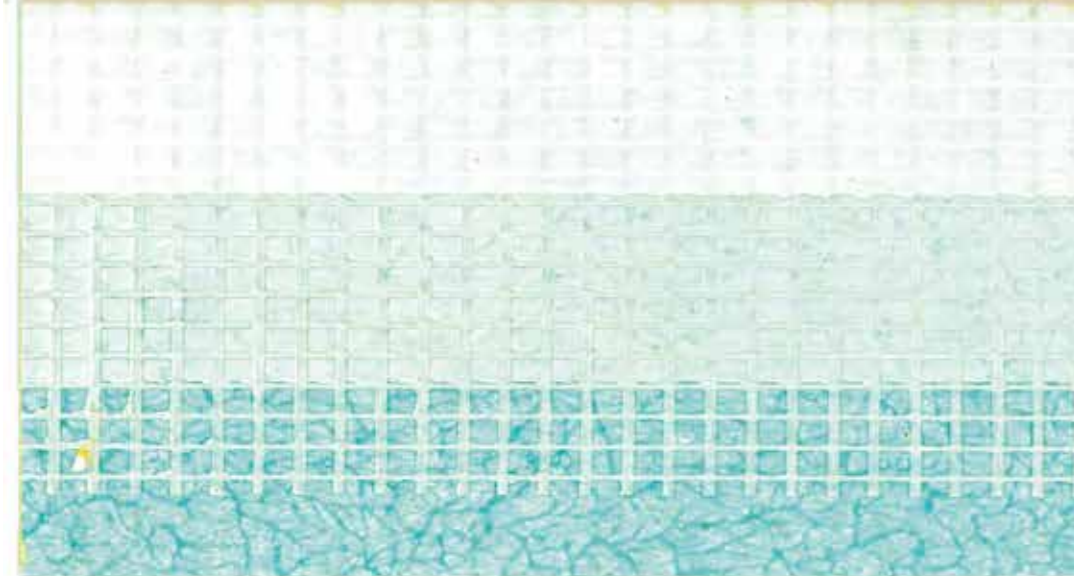

STYLE, decorative plaster

TOP 2K, protective finish

Stratigrafia - Stratigraphy

TOP 2K

STYLE

colore - color STY20

BARRIER

con rete - with mesh

BARRIER

BASE

Effetto LAMATO, colore STY20 - POLISHED effect, color STY20

Effetto FRATTAZZATO, colore STY20 - TROWELLED effect, color STY20

MARMORIN MAR20

MARMORIN SATIN - MAR20

MARMORIN HYDRO - MAR20

MARMORIN SAND - MAR20